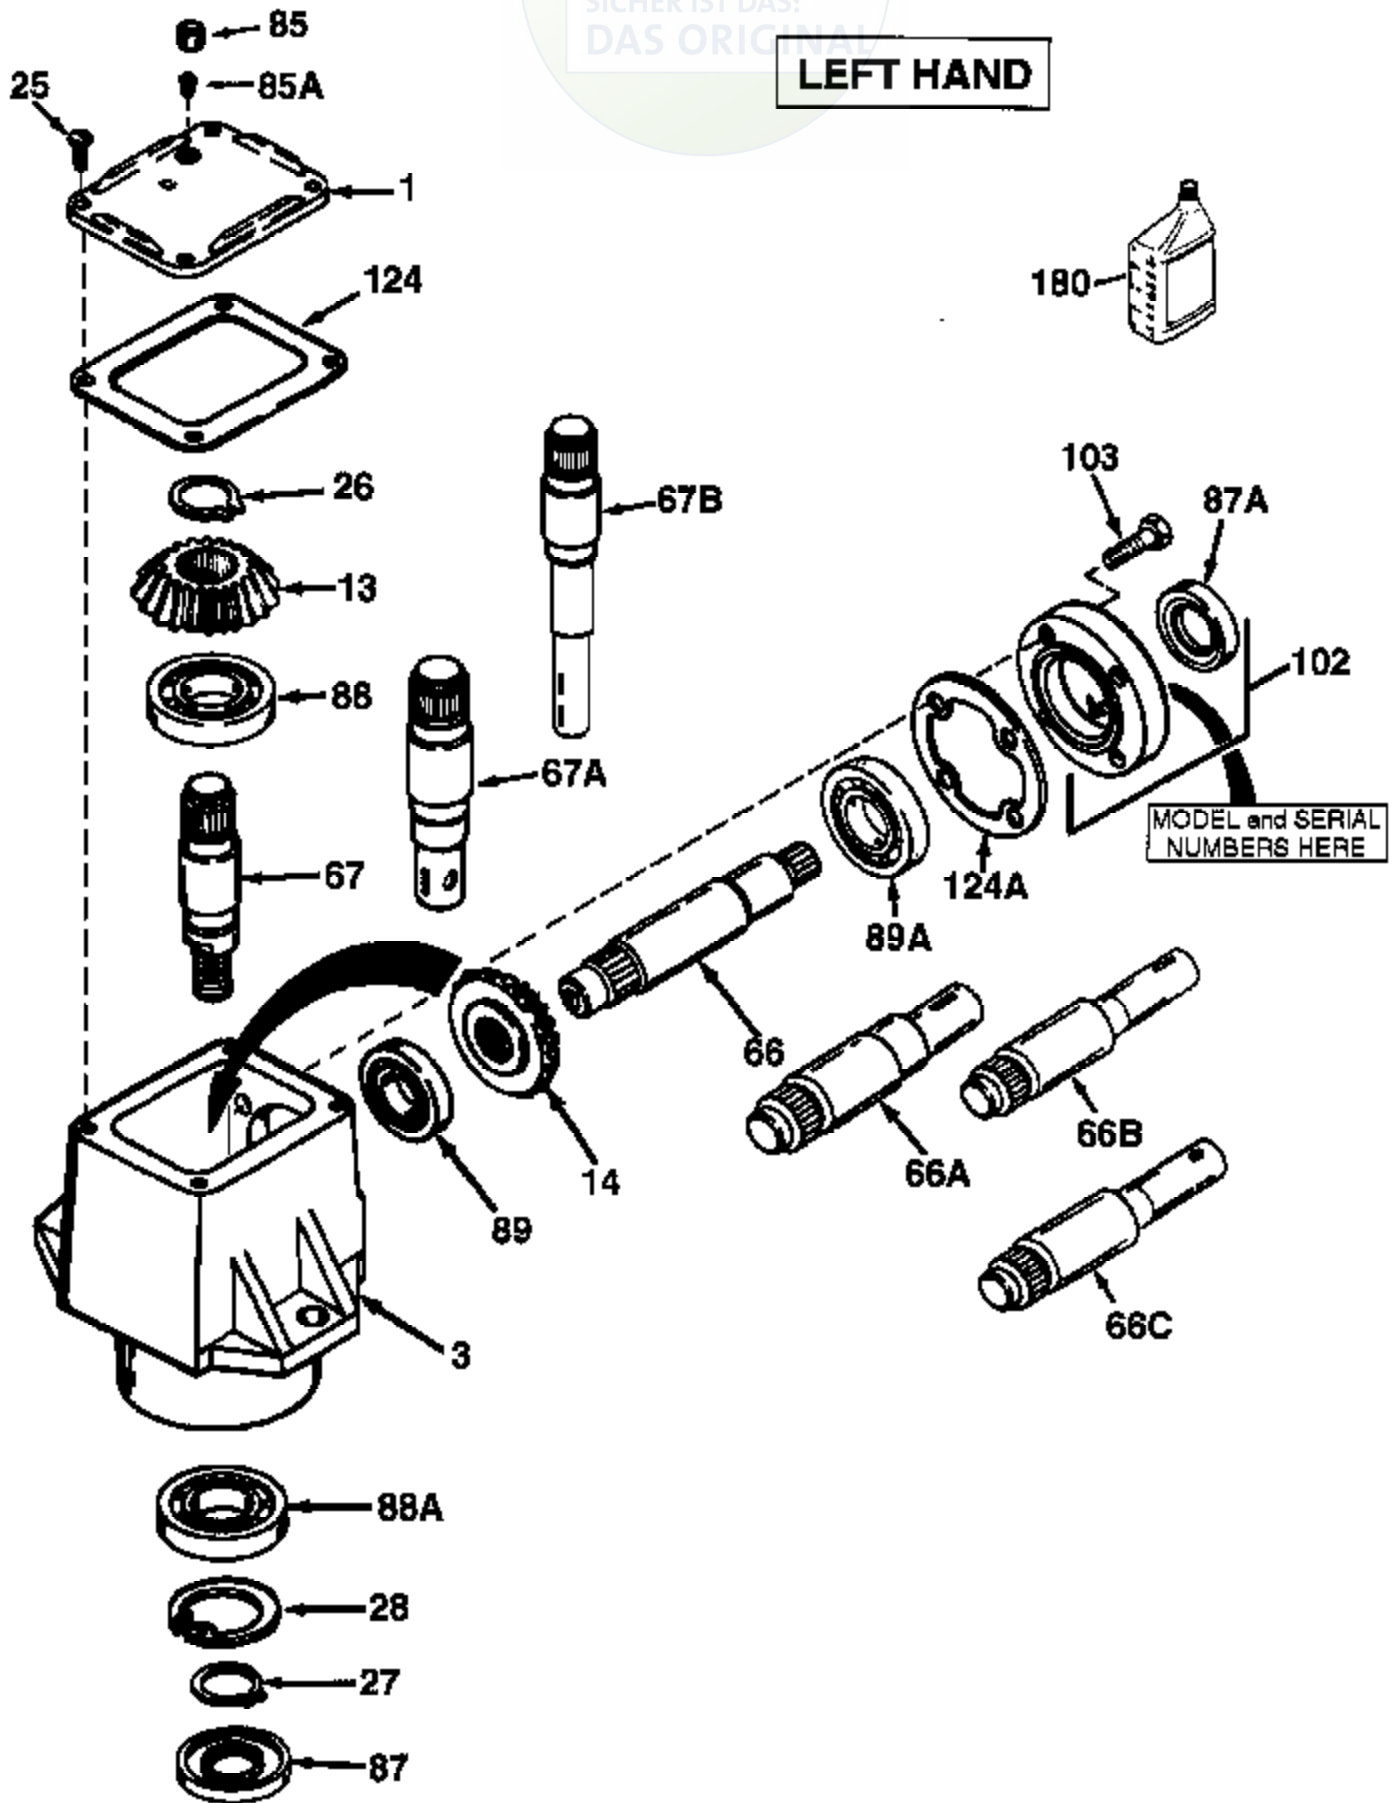

JOIST

SICHER IST DAS:
DAS ORIGINAL

LEFT HAND

Ref #	Part Number	Qty	Description
	794417		Left Hand Head Assembly (Incl. 1 thru 124A)
1	772035		Cover
3	770083		Right Angle Drive Housing
13	778101A		Miter Gear (17 teeth) (7/8" ID)
25	792025		Screw, 10-24 x 1/2"
26	788018		Retainer Ring
27	788019		Retainer Ring
28	792119		Snap Ring
66	776041A		Input Shaft (4-31/64" long)
67	776261		Output Shaft (4.460" long)
87A	788031		Oil Seal
87	788029		Oil Seal
88	780034	1000-1000-022	Ball Bearing 2 of 2
89	780024	Peerless	Ball Bearing
102	786029		Retainer Cap & Seal (Incl. 87A & 103)
103	792026		Screw, 1/4-20 x 7/8"
124	788028		Cover Gasket
124A	788030B		Cap Gasket
180	730229A		Gear Oil 80W90